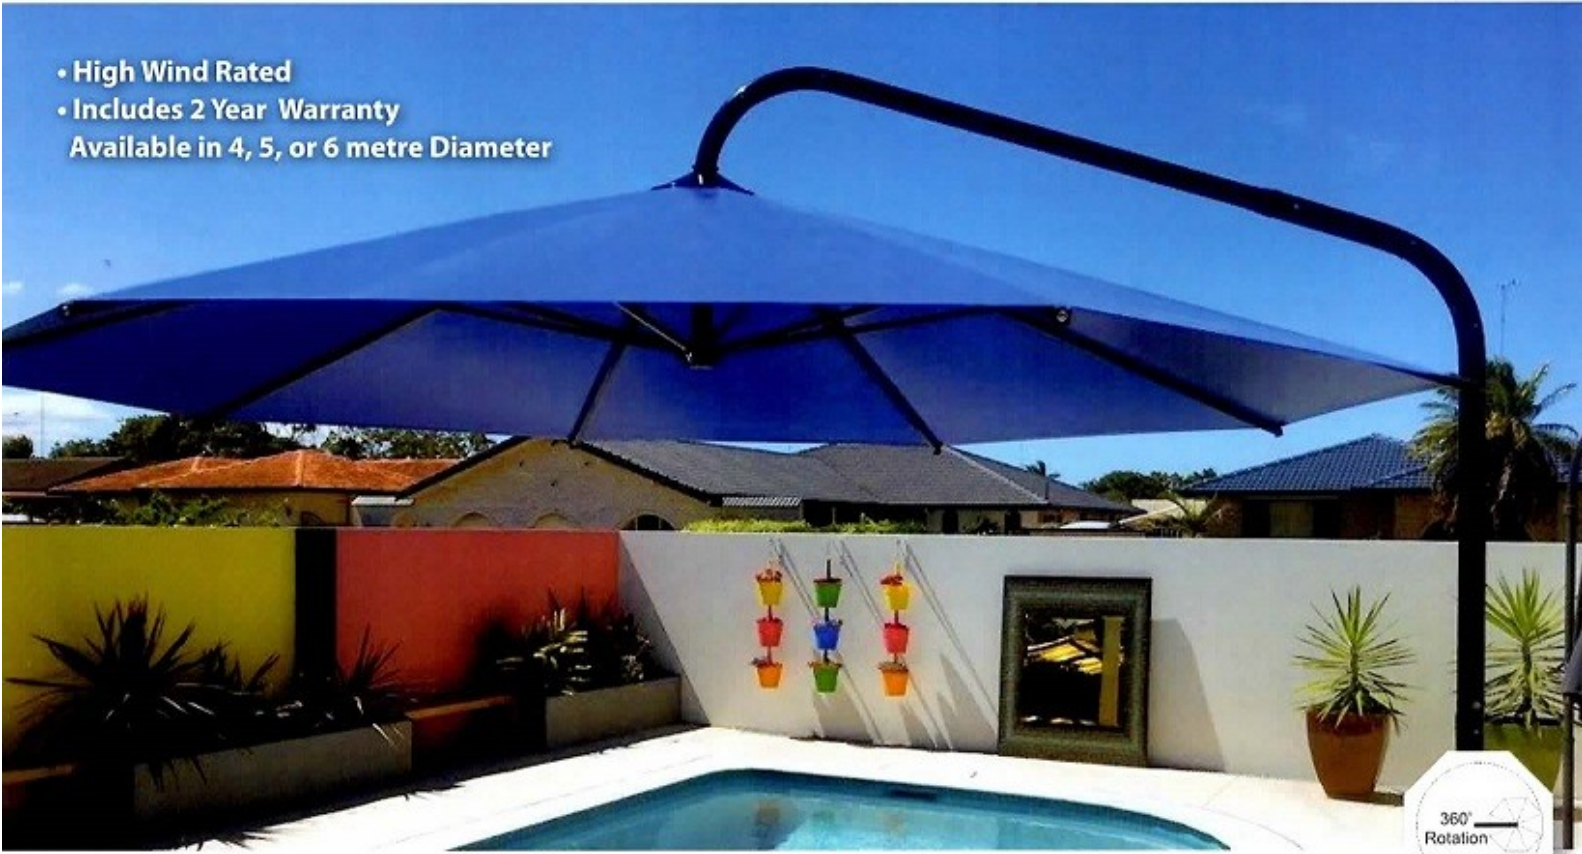

Super Shade Umbrella

- High Wind Rated
- Includes 2 Year Warranty
- Available in 4, 5, or 6 metre Diameter

Canopies

- European Acrylic fabrics
- PVC Fabric
- There is a selection of modern colours in a top quality UV stabilised acrylic canvas which is fade and mould resistant, water resistant and comes with a 5 year manufacturer's warranty
- Optional taut or valance edge on canopy

Construction

- Sidepost hot dip galvanised steel frames
- Stainless steel fittings
- 2 year warranty
- Internal winch
- Foundation - bolt down or inground base
- Powder Coated finish - great range of colours

Versatility

- The umbrella can be rotated 360° for shade over swimming pools and spas
- Easily moved to go over outdoor patio areas and play grounds

Free Call 1800 242 162 for more info and a free quote